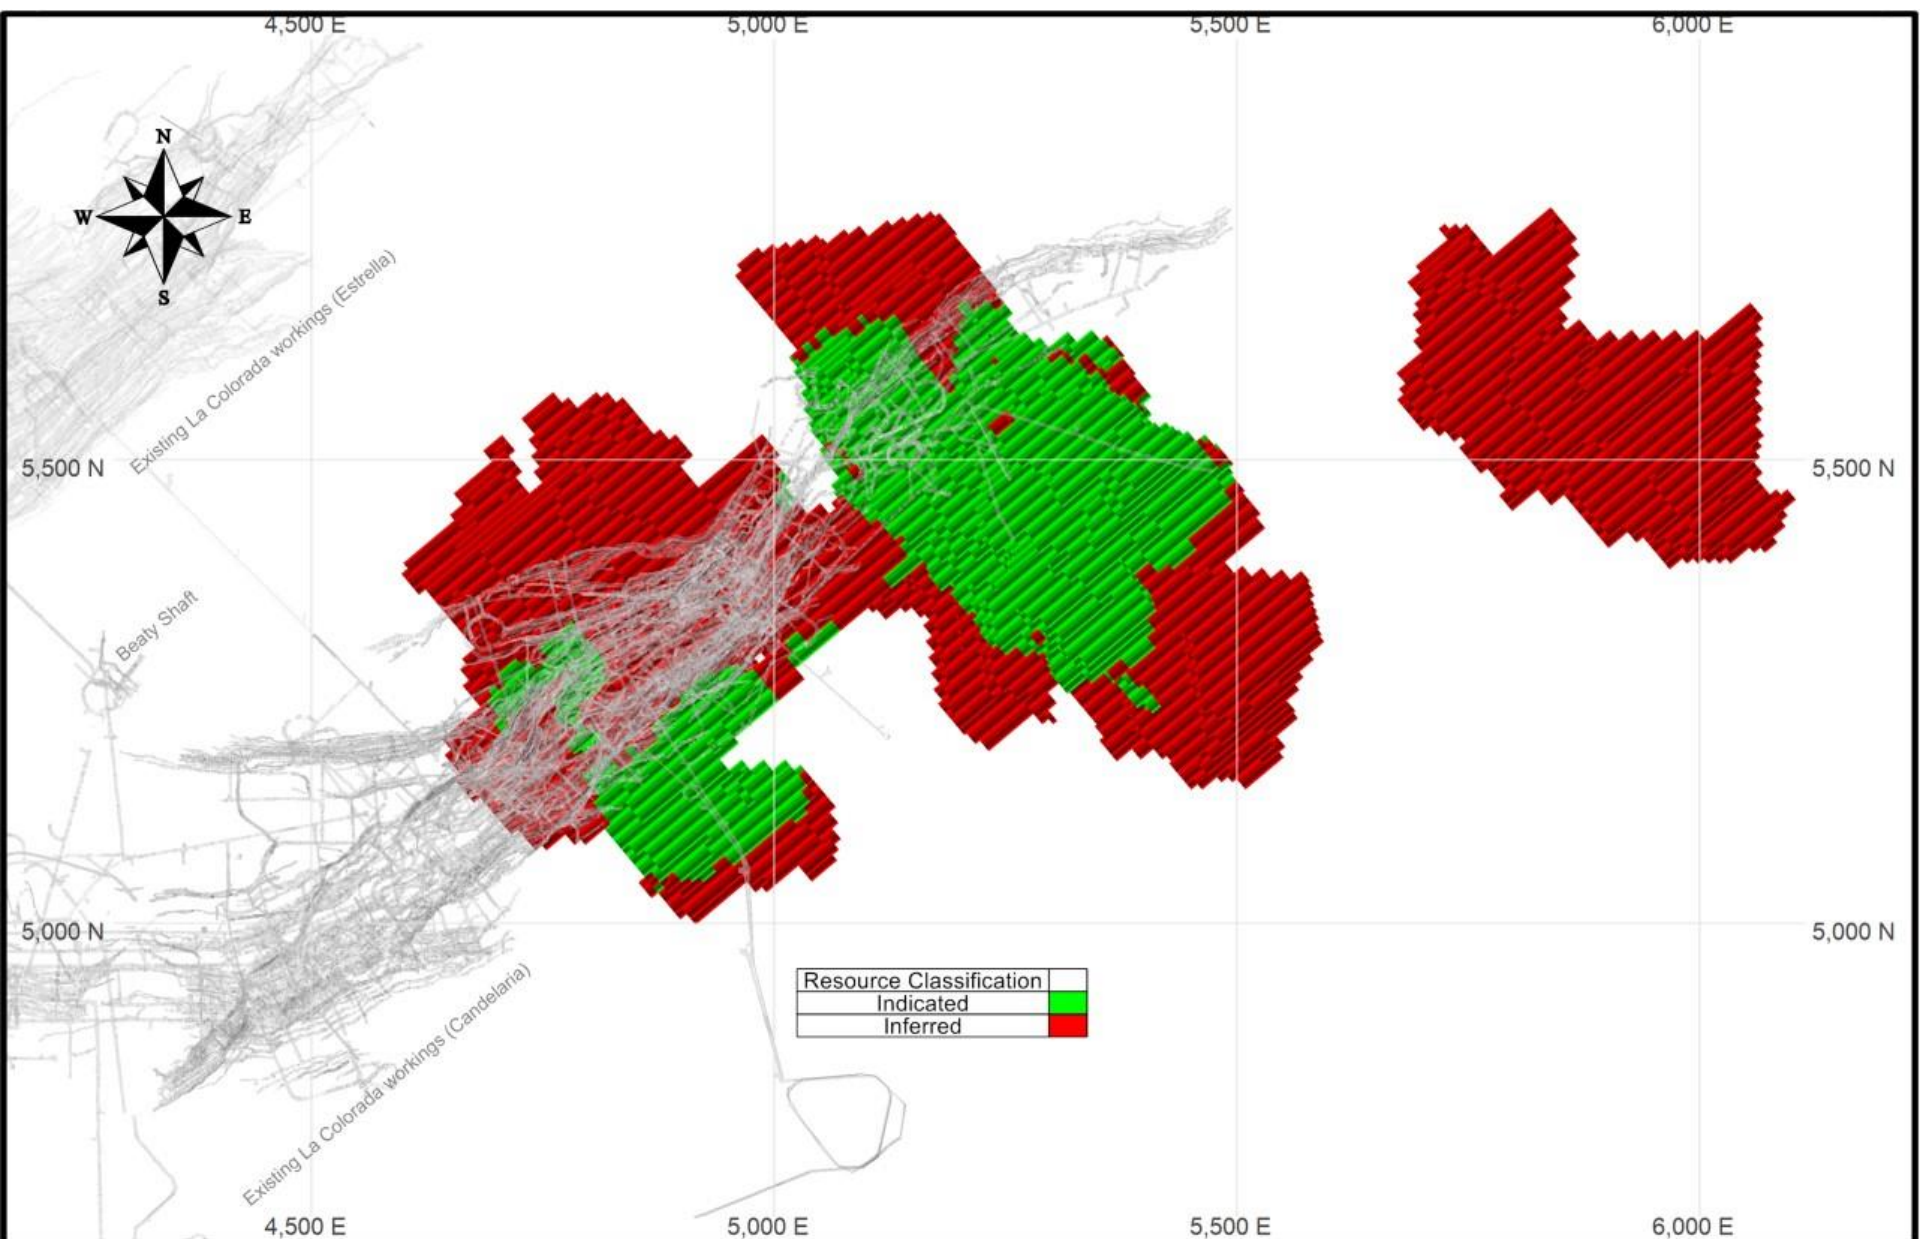

Date: 13 September 2022

Long Section view from South

Mine Coords

La Colorada Skarn Mineral Resource Classification

Figure 1

Date: 13 September 2022

Plan view with existing workings

Mine Coords

La Colorada Skarn Mineral Resource Classification

Figure 2